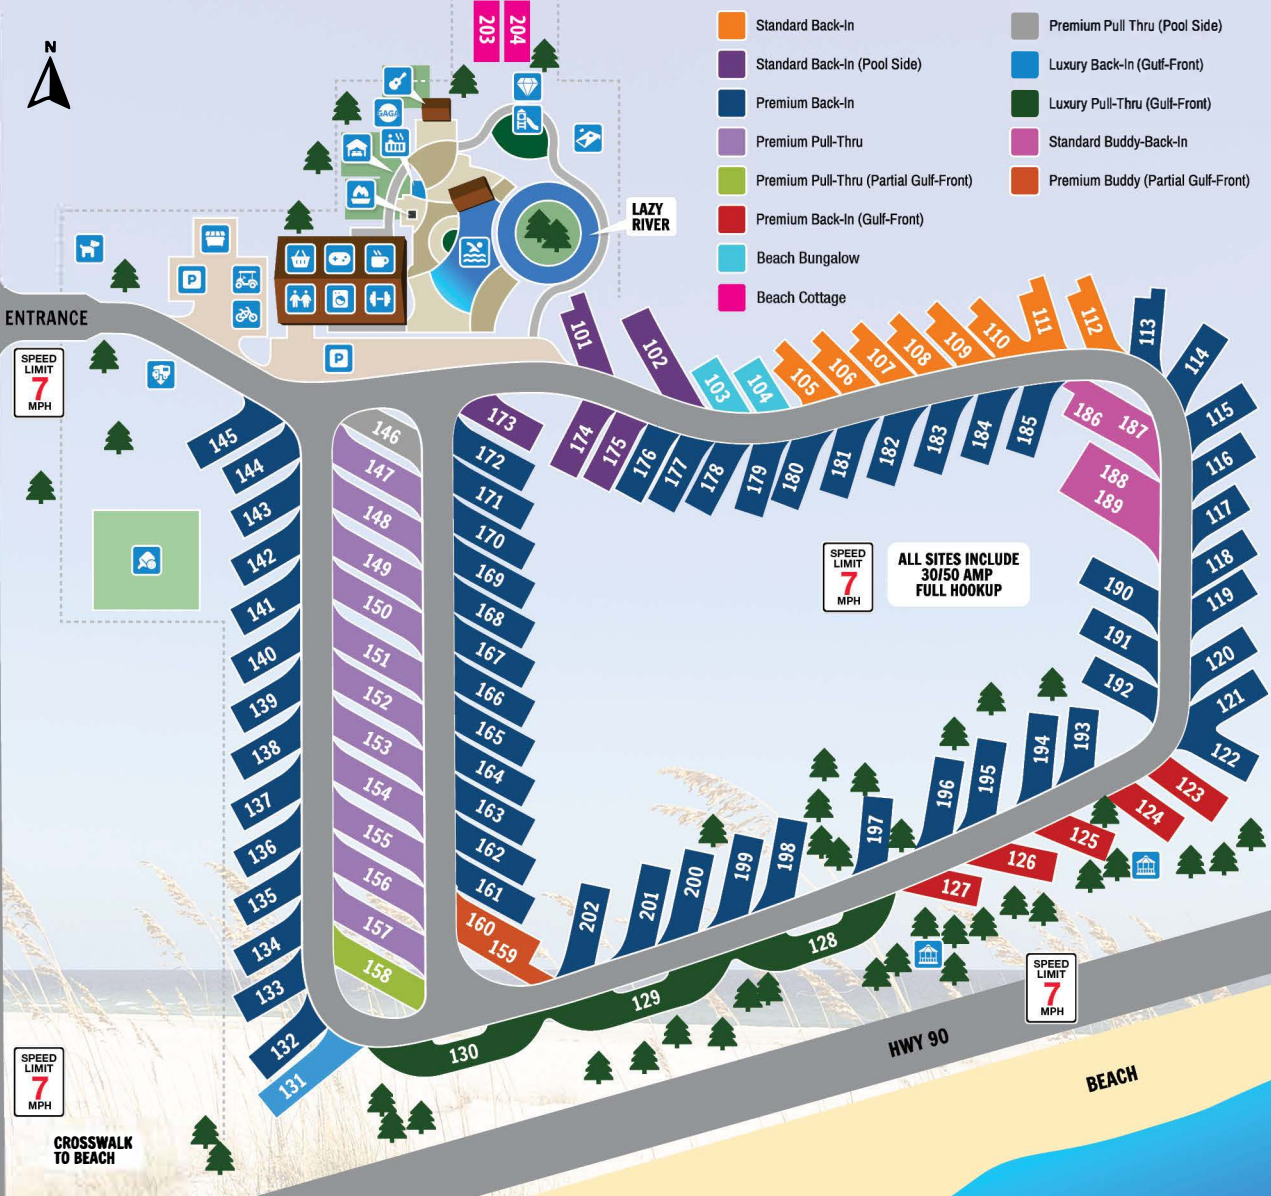

ENTRANCE

SPEED LIMIT 7 MPH

SPEED LIMIT 7 MPH

CROSSWALK TO BEACH

COWAN ROAD

- Standard Back-In
- Standard Back-In (Pool Side)
- Premium Back-In
- Premium Pull-Thru
- Premium Pull-Thru (Partial Gulf-Front)
- Premium Back-In (Gulf-Front)
- Beach Bungalow
- Beach Cottage
- Premium Pull Thru (Pool Side)
- Luxury Back-In (Gulf-Front)
- Luxury Pull-Thru (Gulf-Front)
- Standard Buddy-Back-In
- Premium Buddy (Partial Gulf-Front)

- Bathroom / Shower
- Laundry
- Fitness Center
- Game Room
- Cafe
- Pool & Swim Up Bar
- Hot Tub
- Cabanas
- Entertainment Pavilion
- Firepit
- Playground
- Games
- Dog Park
- Dump Point
- Parking
- Dumpster
- Pickleball / Basketball Court
- Golf Cart Rentals
- Bicycle Rentals
- Gazebo
- Gaga Ball Pit
- Gem Mining

SPEED LIMIT 7 MPH  
ALL SITES INCLUDE 30/50 AMP FULL HOOKUP

SPEED LIMIT 7 MPH

HWY 90

BEACH